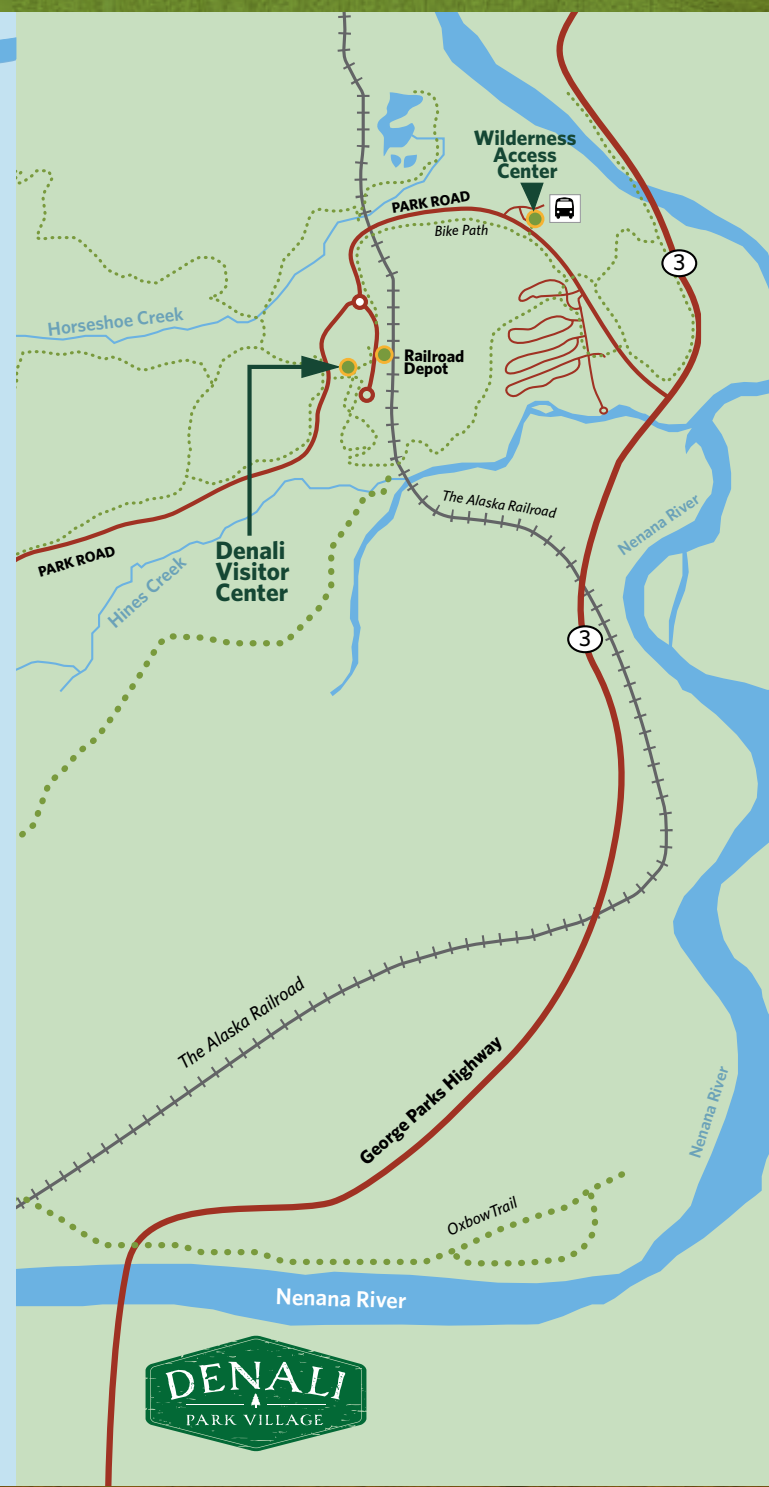

DENALI PARK VILLAGE PROPERTY MAP

DENALI PARK AREA MAP

Denali Park Entrance - 6.5 Miles
GEORGE PARKS HWY (Mile 231.7)

- Laundry
- Ice/Soda Machine
- Tour Pickup Area
- Restrooms
- Evacuation Assembly Point (EAP)
- Public Areas
- Guest Lodging
- Employee Community
- Internet/E-mail Station
- Roads
- Trails
- WiFi in all Green Buildings

PUBLIC AREAS

- A MINERS PLAZA**
CABIN NITE DINNER THEATER
OUTDOOR STAGE
QUIGLEY'S GENERAL STORE
MINING COMPANY
JEFF KING MUSEUM
- B THE LODGE**
FRONT DESK
LUCKY MISS SALOON
GOLD RUSH DINING ROOM
SUMMIT GIFT SHOP
QUIGLEY'S COFFEE CART
- C CHARLES SHELDON CENTER**
DENALI EDUCATION CENTER